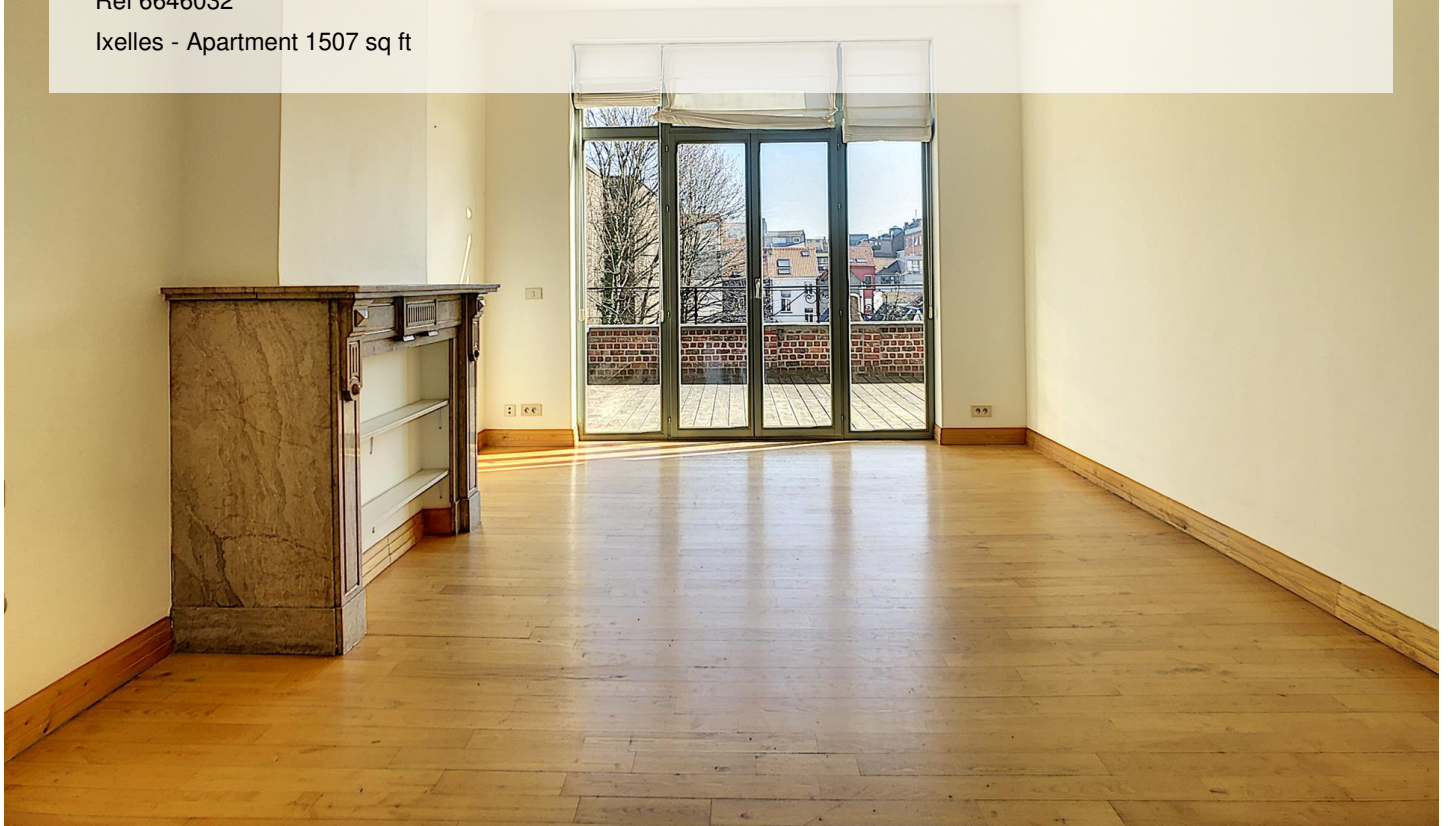

## About this property

In the heart of the sought-after Châtelain district, magnificent triplex penthouse apartment with a total surface area of  $\pm 140$  m<sup>2</sup> in a renovated old mansion. It consists of a bright living room ( $\pm 25$  m<sup>2</sup>), a dining room ( $\pm 25$  m<sup>2</sup>), a fully equipped open-plan kitchen, a night hall, 3 beautiful bedrooms ( $\pm 20$  m<sup>2</sup>,  $\pm 16$  m<sup>2</sup> and  $\pm 16$  m<sup>2</sup>) including the master suite with a dressing room area and an adjoining bathroom, a laundry area and a separate shower room. Beautiful terrace ( $\pm 20$  m<sup>2</sup>) facing South-East accessible from the living room. Large cellar included and possibility of renting a parking space in the building just opposite. Beautiful high ceilings and lots of charm. Charges: €300/month (Provision for heating, hot and cold water and maintenance of common areas). PEB E. Discover it without further delay!!